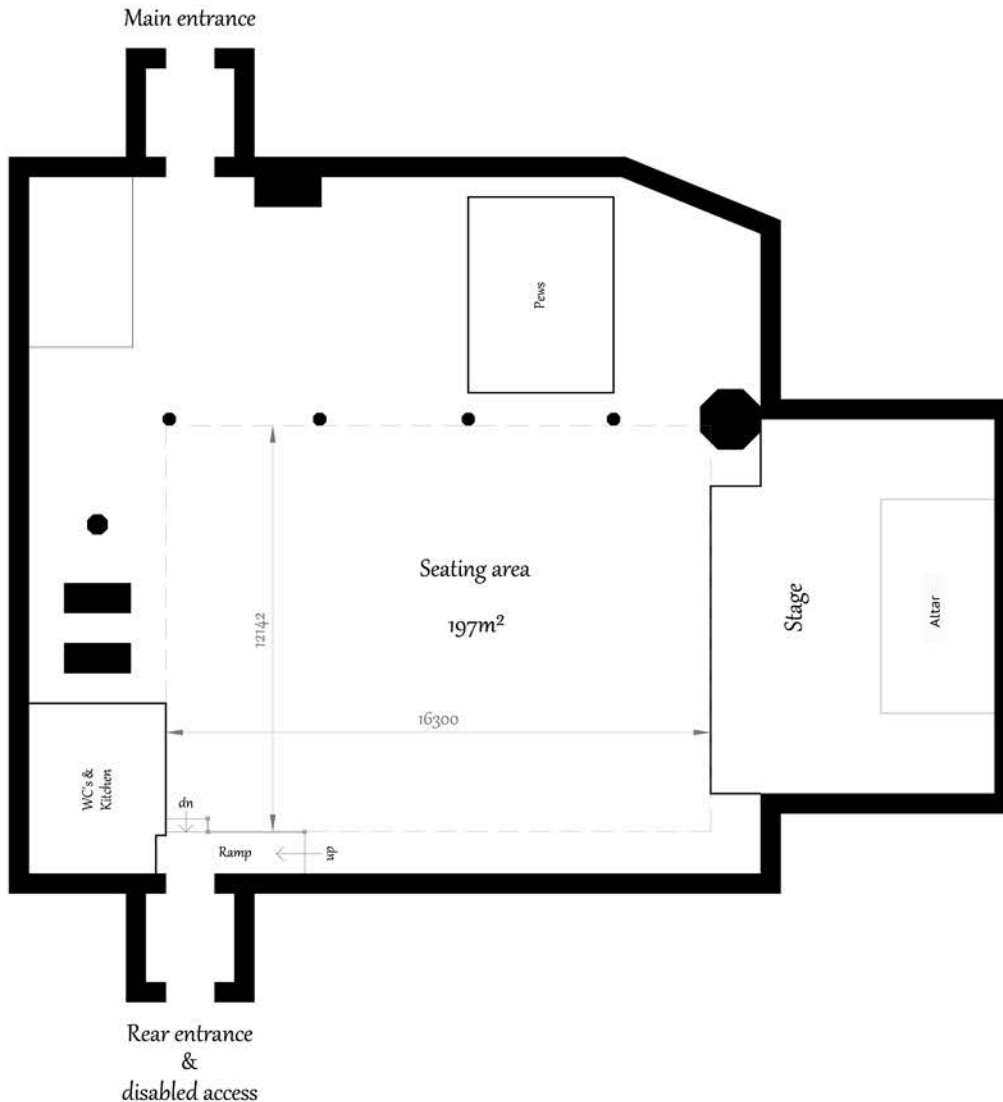

- Full Heating System
- Large Stage with Stage Lighting
- Sound System and Induction Loop
- Large Open Floor Space
- Mobility Ramp
- 300 Chairs
- 20 Tables
- Multi Plugs
- Kitchen
- Toilets
- Public Parking Opposite